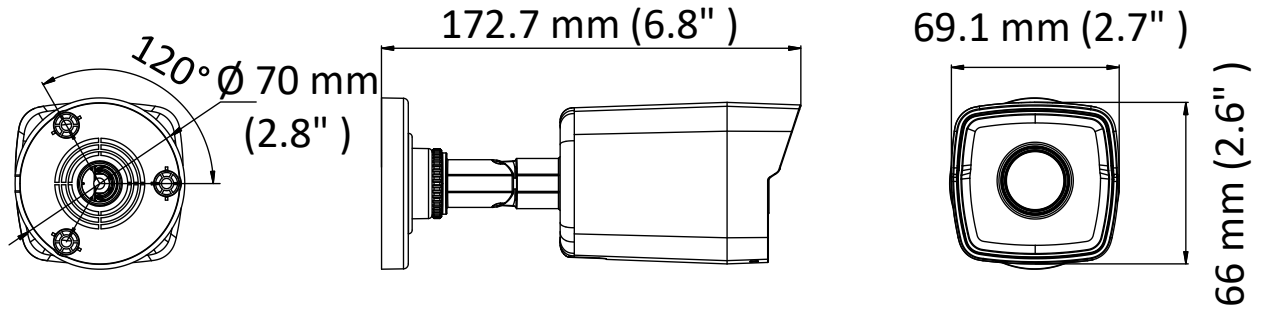

Dimension

Accessory

Distributed by

HIKVISION

Headquarters

No.555 Qianmo Road, Binjiang District,
Hangzhou 310051, China
T +86-571-8807-5998
overseasbusiness@hikvision.com

Hikvision USA
T +1-909-895-0400
sales.usa@hikvision.com

Hikvision Italy
T +39-0438-6902
info.it@hikvision.com

Hikvision Singapore
T +65-6684-4718
sg@hikvision.com

Hikvision Africa
T +27 (10) 0351172
sate.africa@hikvision.com

Hikvision Europe
T +31-23-55-42-770
info.eu@hikvision.com

Hikvision France
T +33(0)1-85-330-450
info.fr@hikvision.com

Hikvision Oceania
T +61-2-8599-4233
salesau@hikvision.com

Hikvision Hong Kong
T +852-2151-1761

Hikvision Middle East
T +971-4-8816086
salesme@hikvision.com

Hikvision Spain
T +34-91-737-16-55
info.es@hikvision.com

Hikvision Canada
T +1-909-895-0400
sales.usa@hikvision.com

Hikvision Russia
T +7-495-669-67-99
sateru@hikvision.com

Hikvision Poland
T +48-22-460-01-50
potand@hikvision.com

Hikvision Korea
T +82-31-731-8841
sales.korea@hikvision.com

Hikvision India
T +91-22-28469900
sales@pramahikvision.com

Hikvision UK
T +01628-902140
support.uk@hikvision.com

Hikvision Brazil
T +55 11 3318-0050
Latam.support@hikvision.com