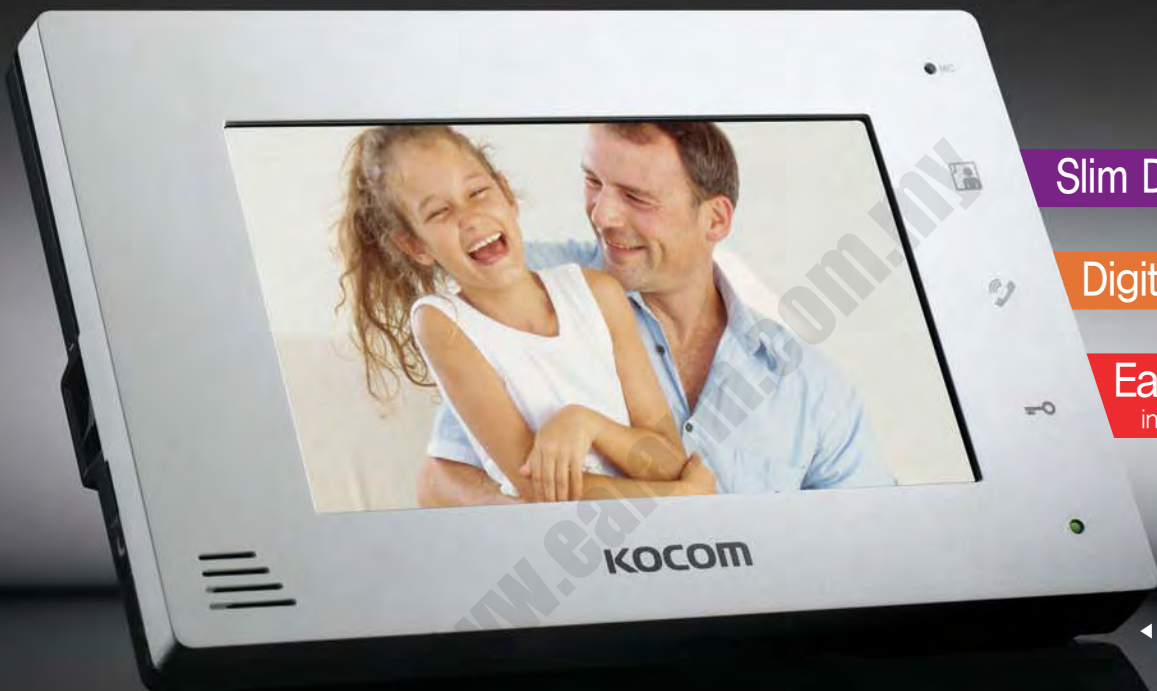

New

Slim Design

Digital Color TFT LCD

**Easy & simple
installation**

◀ white

2 & 4 Wire Handsfree Videophone

KCV- A374 / A372 / D372

- Clear image and high resolution 7Inch Color Digital LCD.
- Compact & Slim Design
- Easy & Simple installation
 - 2 Wire non-polarity KCV-A372 / KCV-D372
 - 4 Wire polarity KCV-A374
- Connection up to 2 Door Cameras and 2 Monitors with Sub-Audio Unit (KDP-602G) (KCV-A374)
- Combination & Intercom function of indoor (KCV-A374)
- Automatic connection check between monitor and camera
- Call & Communication with visitor & Door open function
- Door Opener Connectable from Either Monitor or Camera

Kocom's Stylish and High Quality Videophone Upgrades Your Home

Perfect Item for Your Security & Home Decoration, Easy to Install Everywhere like Single house, Multi Apartment, Condominium & Villa.

White

General Screen

Bright and Clear Image

Thanks to Kocom's LED technology, brightness and image quality are improved more than 50%.

KCV-372 Screen

2 wire & 4 wire easy installation

Anyone can install only with 2 wires non-polarity easily.

OSD & Touch-Key Application

Convenient and easy to operate using OSD & Touch-key.

Simple & Slim Design

Simple and Slim design make your interior elegant.

Installation is possible in any place.

House / Apartment / Office in any place where you need security.